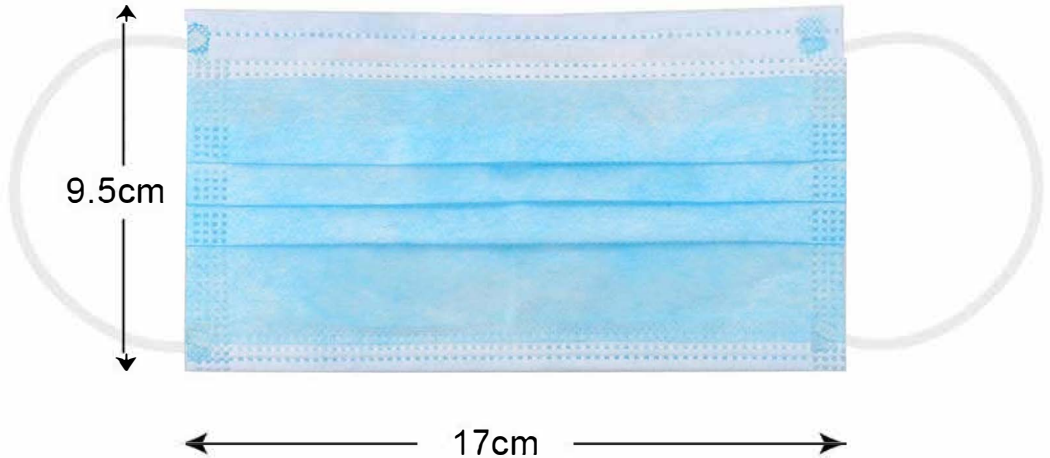

SINGLE USE FACE MASKS

**chuck howard associates inc. Canada**

519-660-3619 Email: [chuckhow@rogers.com](mailto:chuckhow@rogers.com) [howardassociateslighting.com](http://howardassociateslighting.com)

Size of mask(Unexpanded) : 9.5cm x 17cm

## 3 Layers

Non-woven fabric

High Density Filter Layer

Skin-friendly Composite Fiber

# Adjustable nose bridge clip

Built-in nose bridge clip .Adjustable camber  
to fit the face more

## Mask wearing steps

1

Hold the mask with the nose clip side up and stick the mask to the face

2

Gently press the nose clip to fit the bridge of the nose

3

Press the nose clip and pull the lower end of the mask to the jaw, and ensure that it is tight