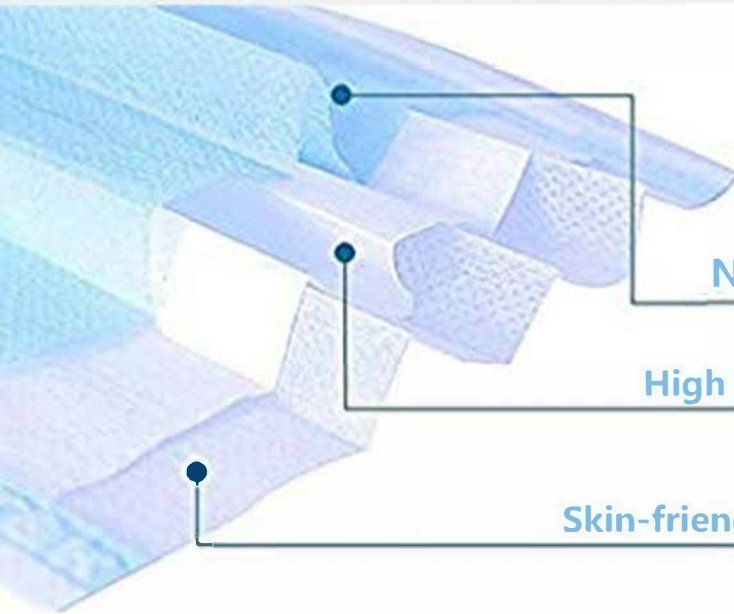

SINGLE USE FACE MASKS

**chuck howard associates inc. Canada**

519-660-3619 Email: [chuckhow@rogers.com](mailto:chuckhow@rogers.com) [howardassociateslighting.com](http://howardassociateslighting.com)

Size of mask(Unexpanded) : 9.5cm x 17cm

## 3 Layers

Non-woven fabric

High Density Filter Layer

Skin-friendly Composite Fiber

# Adjustable nose bridge clip

Built-in nose bridge clip .Adjustable camber  
to fit the face more

## Mask wearing steps

1

Hold the mask with the nose clip side up and stick the mask to the face

2

Gently press the nose clip to fit the bridge of the nose

3

Press the nose clip and pull the lower end of the mask to the jaw, and ensure that it is tight