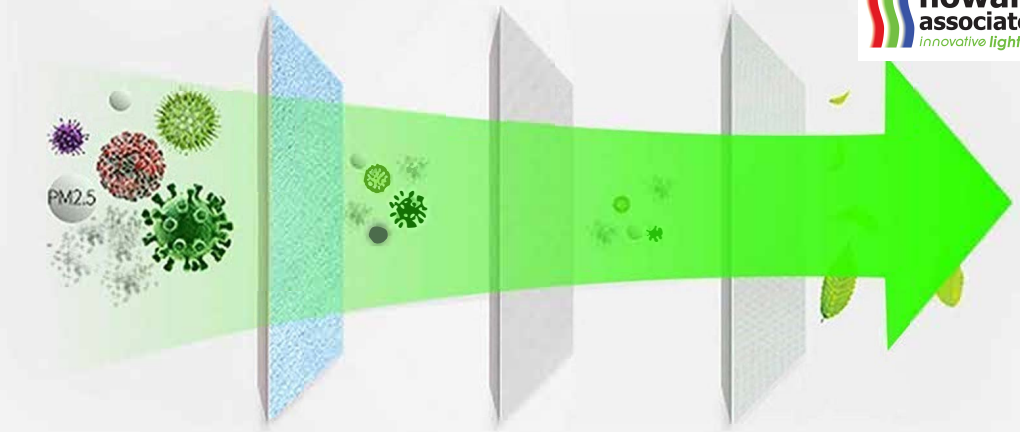

SINGLE USE FACE MASKS

**chuck howard associates inc. Canada**

519-660-3619 Email: [chuckhow@rogers.com](mailto:chuckhow@rogers.com) [howardassociateslighting.com](http://howardassociateslighting.com)

Size of mask(Unexpanded) : 9.5cm x 17cm

## 3 Layers

Non-woven fabric

High Density Filter Layer

Skin-friendly Composite Fiber